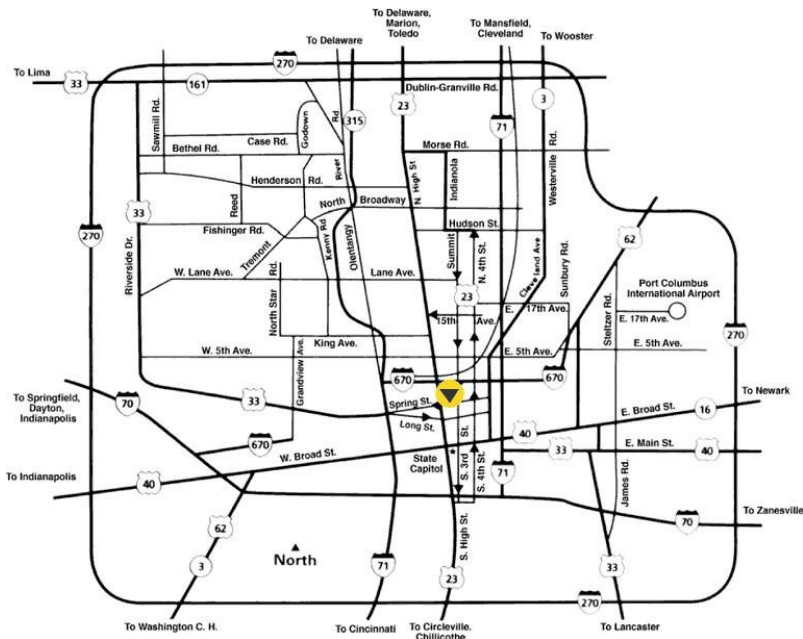

Directions

Driving directions and maps are available at www.columbusconventions.com.

To purchase advanced parking, visit: columbusconventions.com/parking

- 1 East Surface Lot
140 East Nationwide Blvd
900 Spaces
- 2 South Garage
50 East Nationwide Blvd
528 Spaces
- 3 West Vine Street Garage
37 Vine Street
1800 Spaces
- 4 Goodale Garage
70 East Goodale Street
800 Spaces
- 5 North Surface Lot
50 East Goodale Street
61 Spaces
- 6 Nationwide Arena Parking Garage
Front Street
3,050 Spaces
- 7 Nationwide Parking Garage
Marconi/Cinema Garage
1,600 Spaces
- 8 Nationwide Parking Garage
Chestnut Street
3,050 Spaces
- 9 Boggs Park and Ride
Surface Lot
350 Spaces
- 10 Nationwide Arena
Parking Garage
575 Spaces
- 11 Nationwide Parking
Surface Lot
620 Spaces
- 12 McConnell Parking Garage
1500 Spaces

- Greater Columbus Convention Center Parking
- Nearby Parking