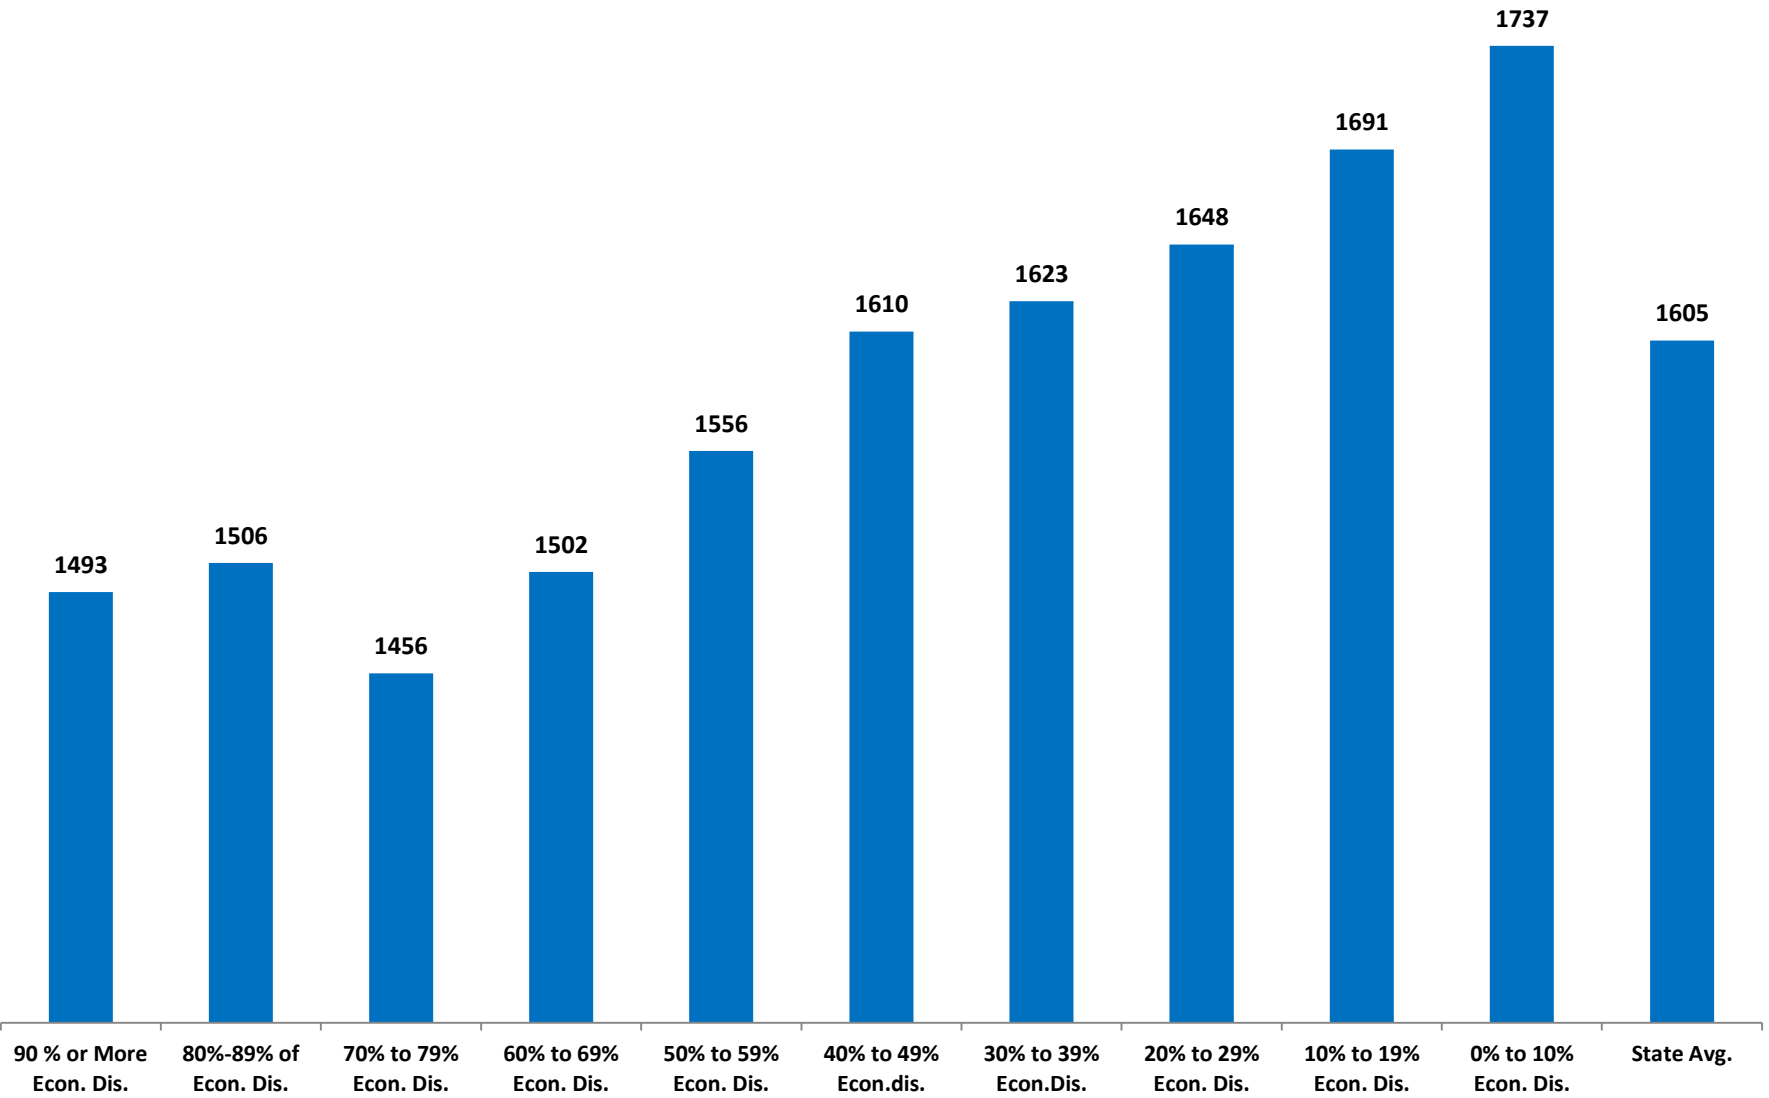

Four Year Graduation Rate - Class of 2014

Five Year Longitudinal Graduation Rate - Class of 2013

% of Class of 2012 Enrolled in College within 2 Years of Graduation

% of Class of 2014 Participating in ACT

% Of 2014 Test Takers Scoring Remediation Free on ACT

% of Class of 2014 Participating in SAT

% Of 2014 Test Takers Scoring Remediation Free on SAT

ACT Mean Score Class of 2014

SAT Mean Score Class of 2014