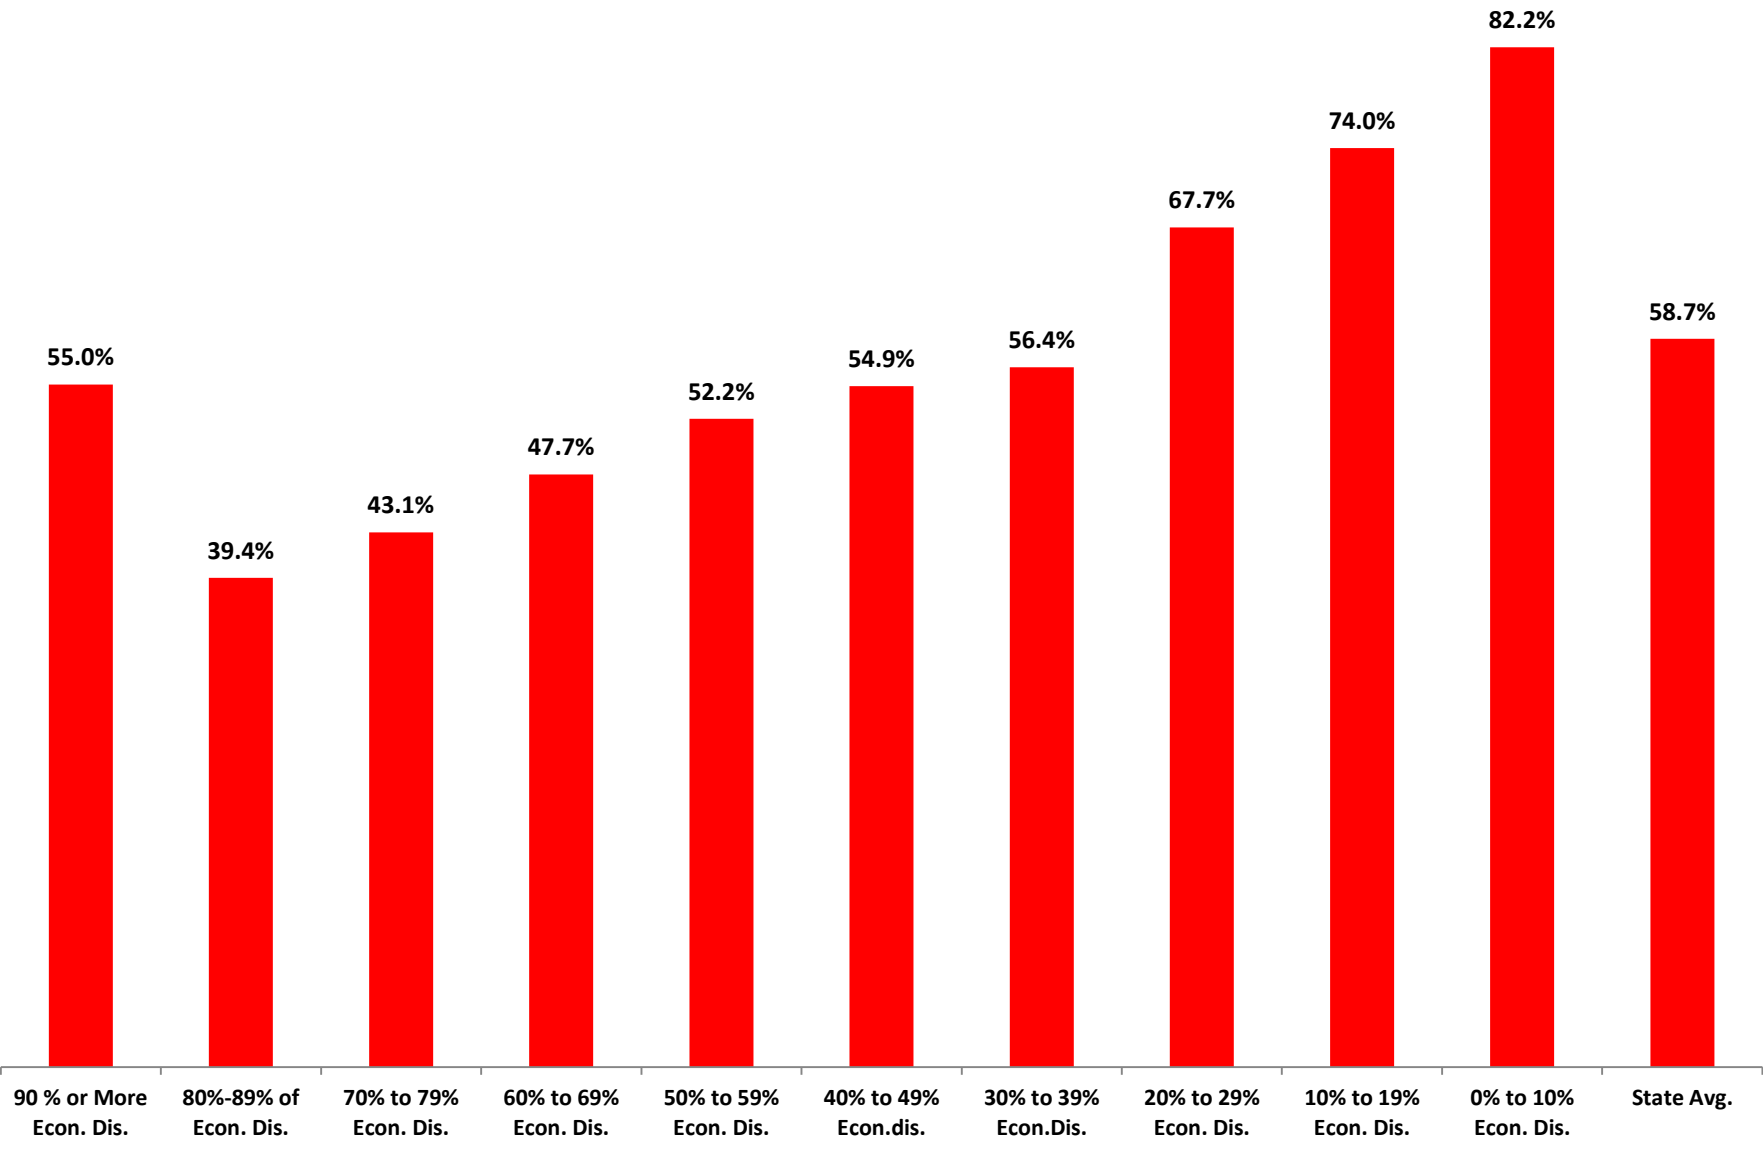

Four Year Graduation Rate - Class of 2014

Five Year Longitudinal Graduation Rate - Class of 2013

% of Class of 2012 Enrolled in College within 2 Years of Graduation

% of Class of 2014 Participating in ACT

% Of 2014 Test Takers Scoring Remediation Free on ACT

% of Class of 2014 Participating in SAT

% Of 2014 Test Takers Scoring Remediation Free on SAT

ACT Mean Score Class of 2014

SAT Mean Score Class of 2014