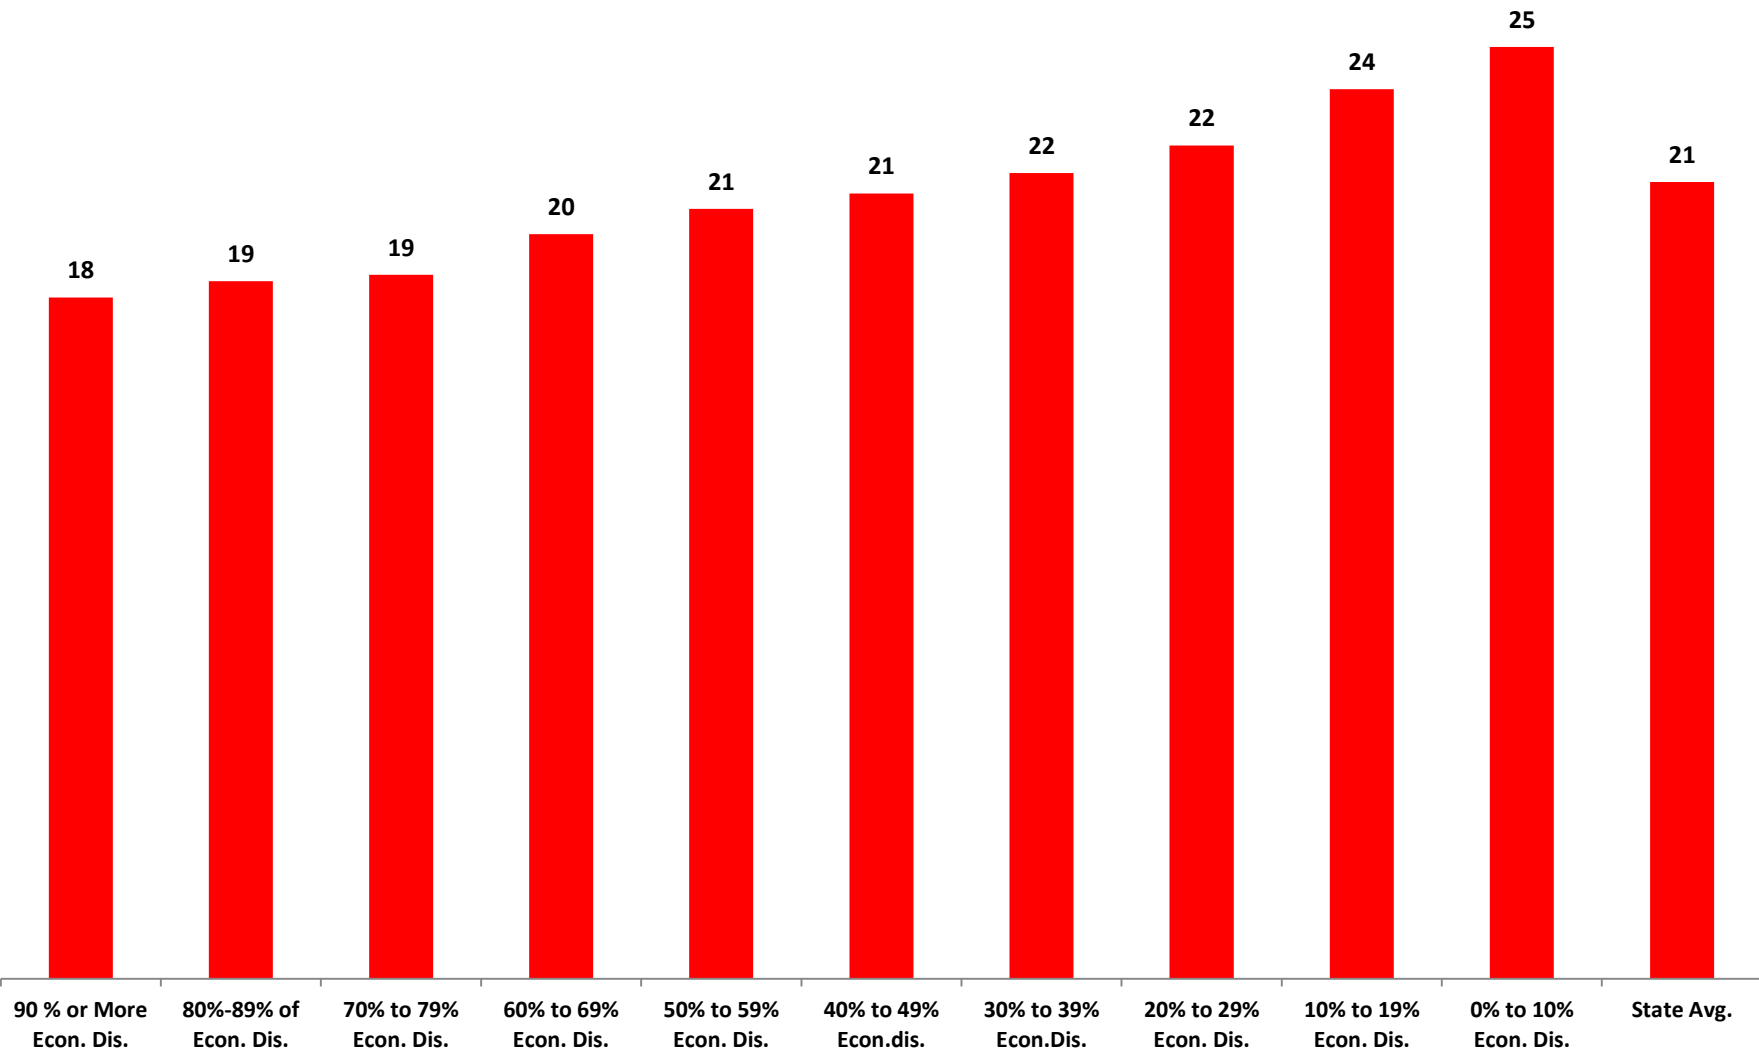

% Of 2014 Test Takers Scoring Remediation Free on ACT

% of Class of 2014 Participating in SAT

% Of 2014 Test Takers Scoring Remediation Free on SAT

ACT Mean Score Class of 2014

SAT Mean Score Class of 2014