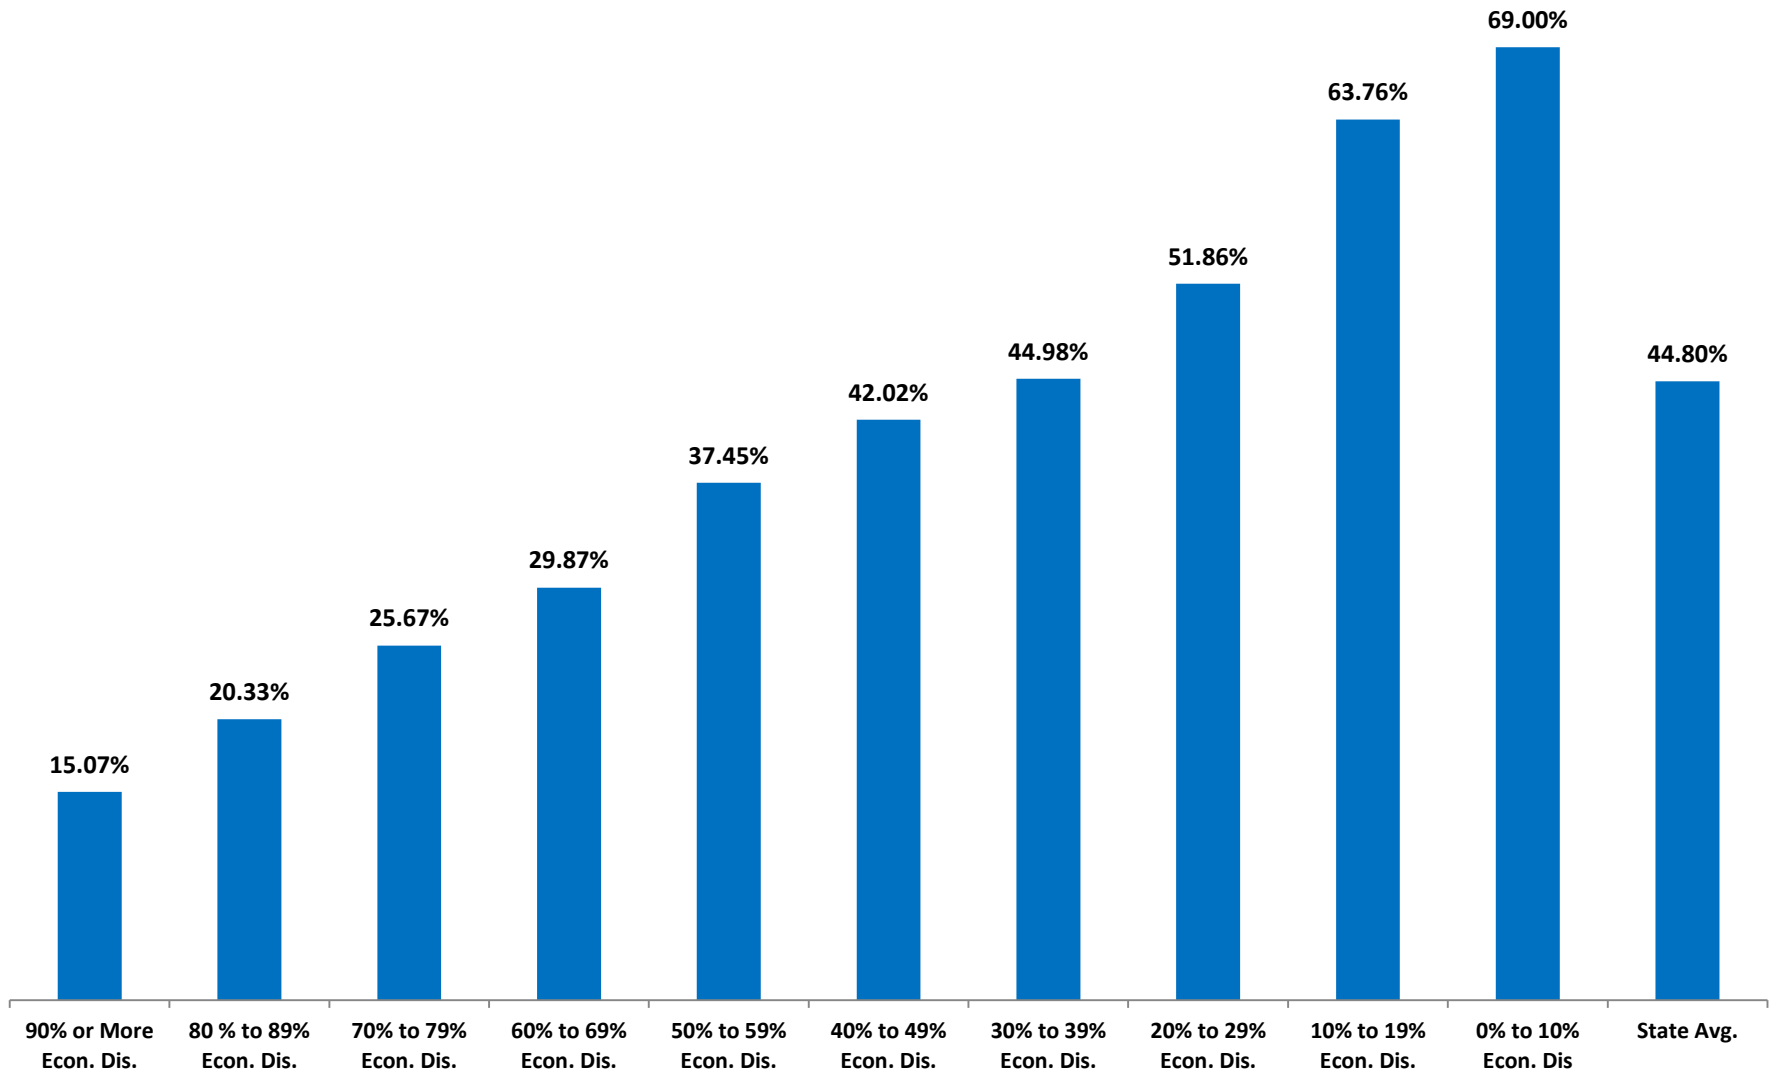

Four Year Graduation Rate - Class of 2014

Five Year Longitudinal Graduation Rate - Class of 2013

% of Class of 2012 Enrolled in College within 2 Years of Graduation

% of Class of 2014 Participating in ACT

% Of 2014 Test Takers Scoring Remediation Free on ACT

% of Class of 2014 Participating in SAT

% Of 2014 Test Takers Scoring Remediation Free on SAT

ACT Mean Score Class of 2014

SAT Mean Score Class of 2014