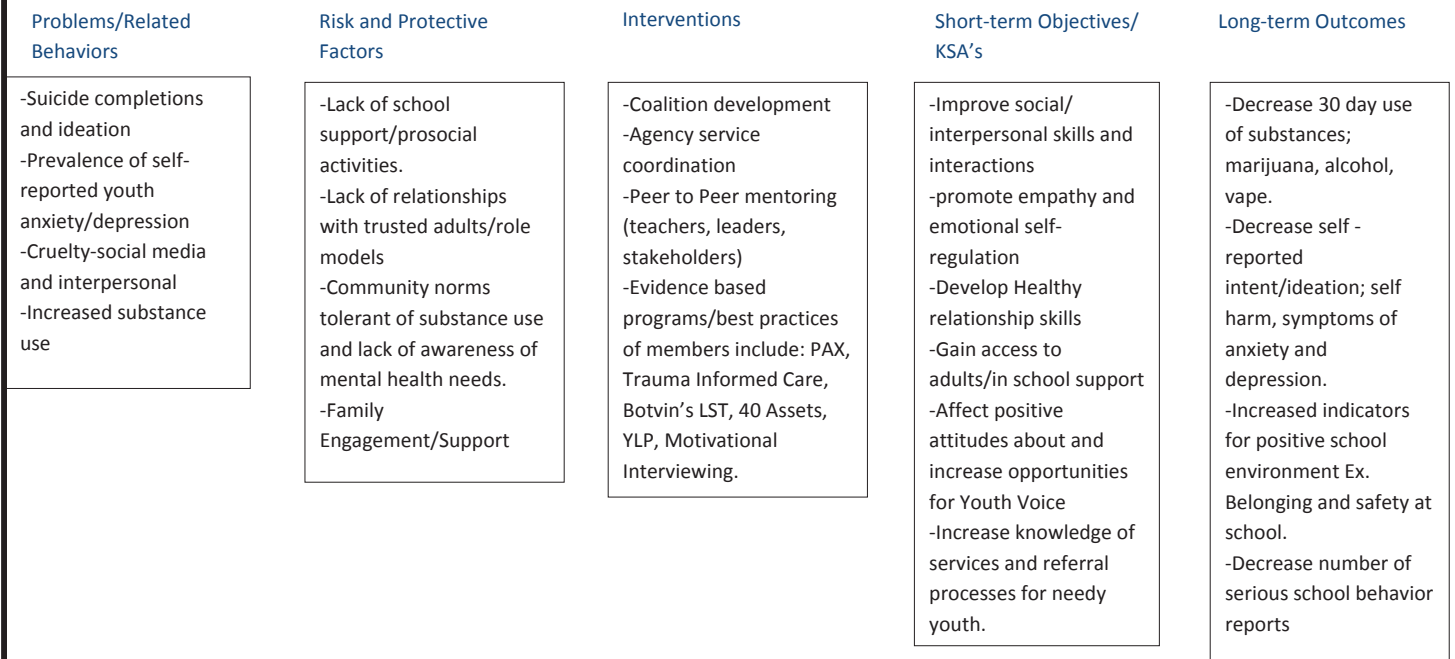

Geauga ESC

Coalition Logic Model draft

Note: This logic model is not final or approved, but was laid out as a starting point for discussion after input was gathered from Community Forum participants and work group members.